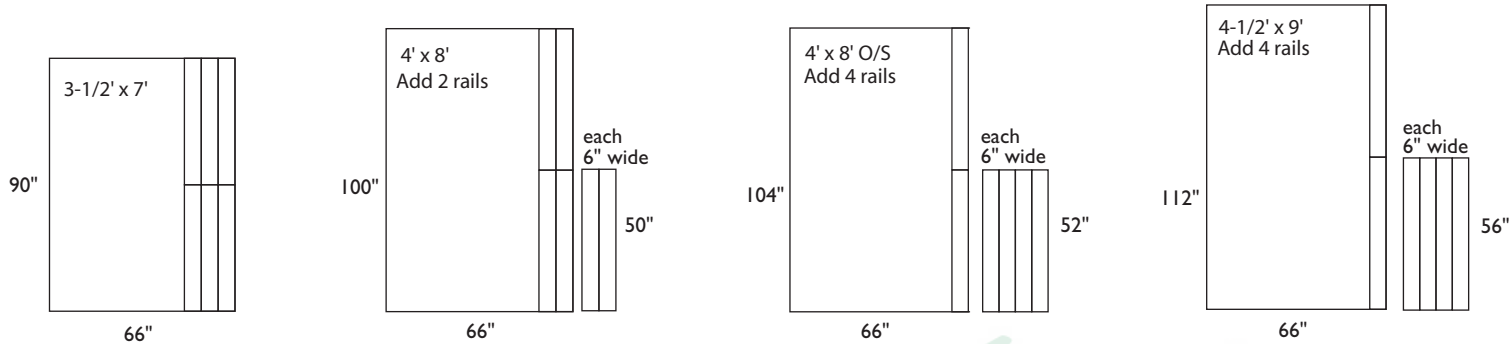

Simonis Standard Cloth Cutting Guide

for best yield, use 66" wide cloth for 7' and 8' Std. tables
 All rail cuts are 6" width - No rails off the ends

66" Wide Cloth

78" Wide Cloth